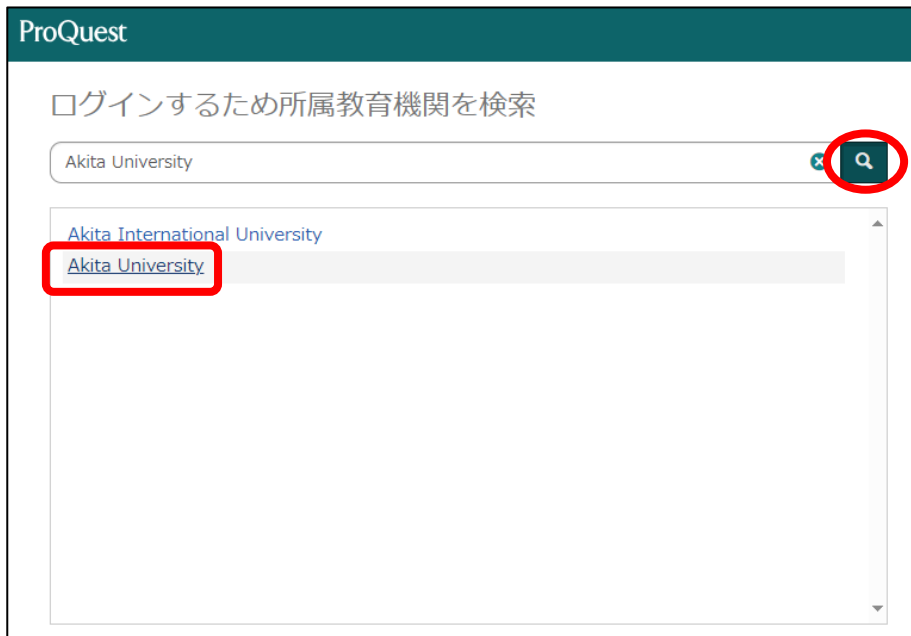

③下記の画面が表示されるので、“Akita University”と入力して選択し、“”をクリック。

On the next screen, enter “Akita University” and select it. Then, click the “” button.